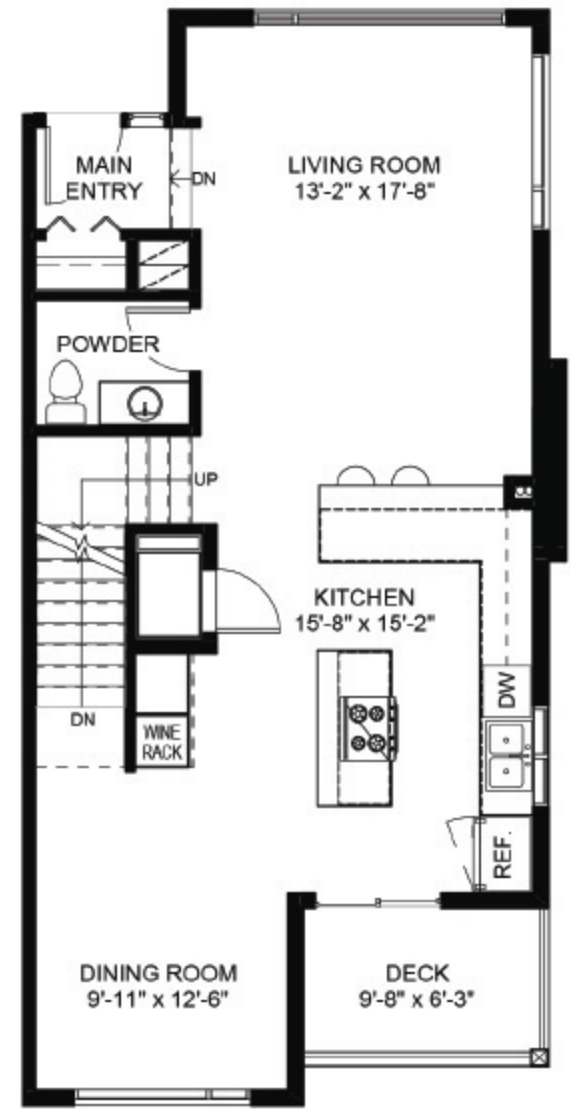

Palm Reverse

3 Bed

2 1/2 Bath

Approx. 1950 sq ft

ENTRY LEVEL

MAIN LEVEL

UPPER LEVEL

ROOF LEVEL