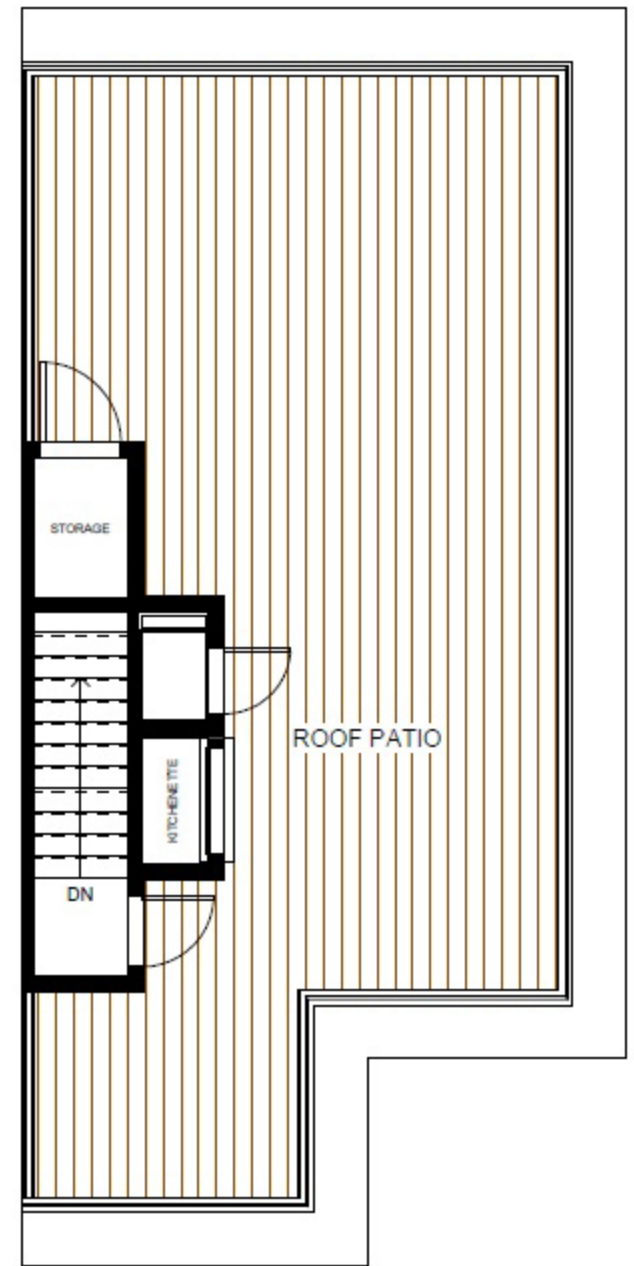

Palm Reverse

3 Bed

2 1/2 Bath

Approx. 1950 sq ft

ENTRY LEVEL

MAIN LEVEL

UPPER LEVEL

ROOF LEVEL