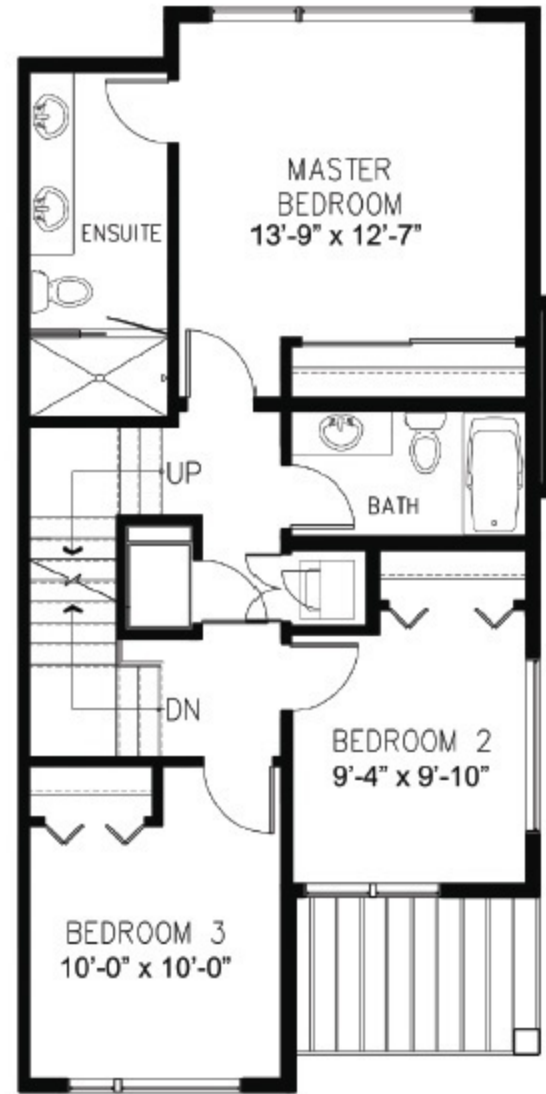

Palm Reverse

3 Bed

2 1/2 Bath

Approx. 1950 sq ft

ENTRY LEVEL

MAIN LEVEL

UPPER LEVEL

ROOF LEVEL