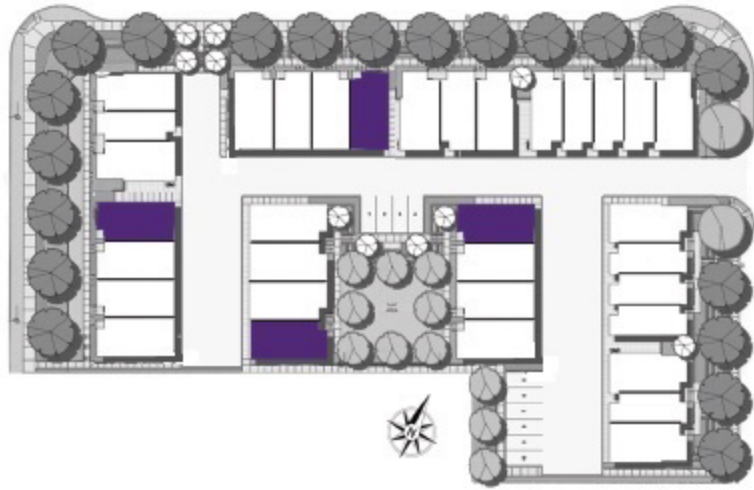

Palm Reverse

3 Bed

2 1/2 Bath

Approx. 1950 sq ft

ENTRY LEVEL

MAIN LEVEL

UPPER LEVEL

ROOF LEVEL