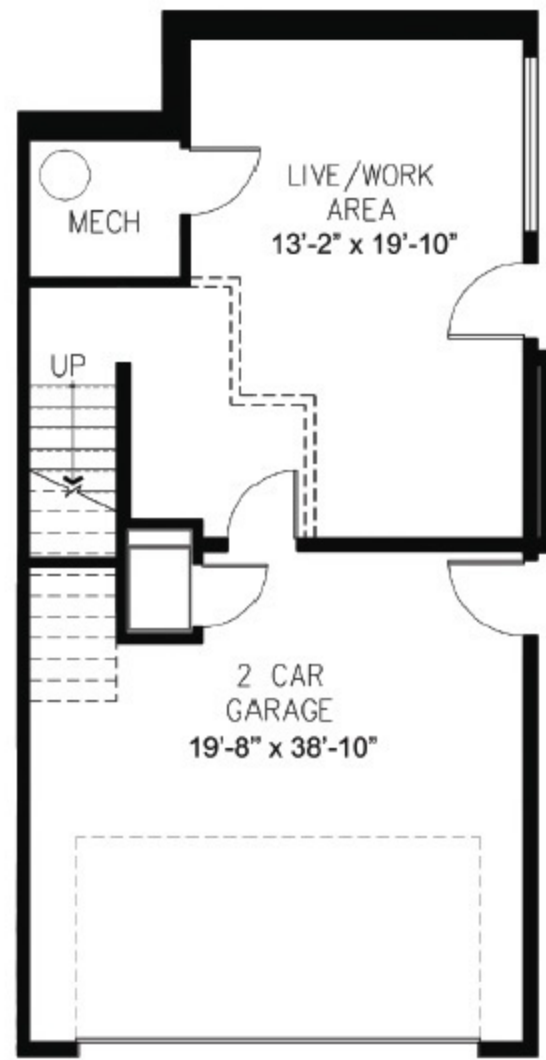

Palm Reverse

3 Bed

2 1/2 Bath

Approx. 1950 sq ft

ENTRY LEVEL

MAIN LEVEL

UPPER LEVEL

ROOF LEVEL