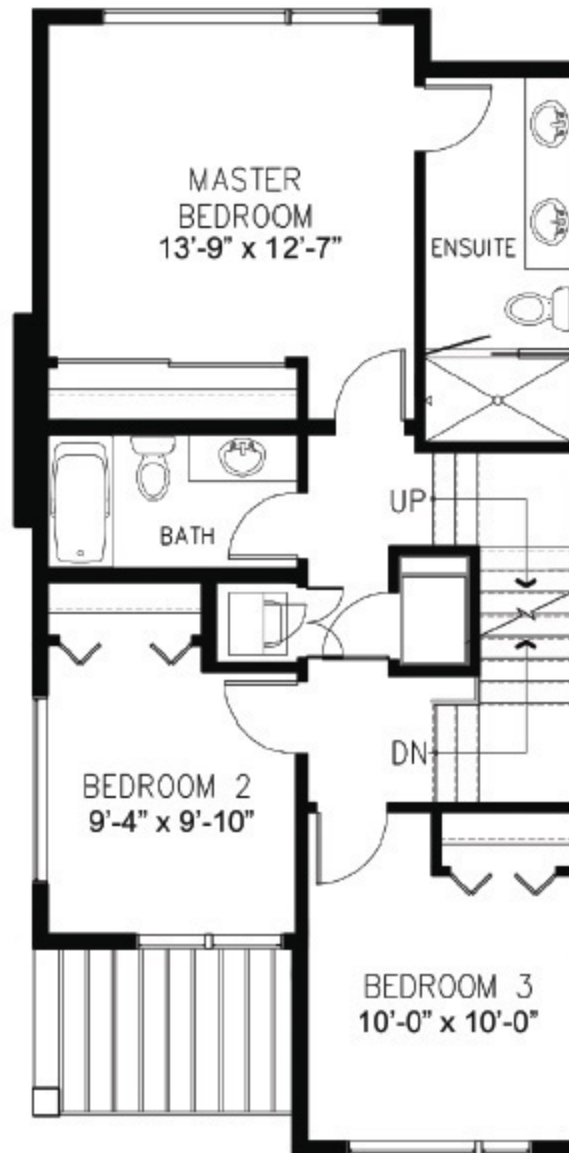

Palm

3 Bed

2 1/2 Bath

Approx. 1950 sq ft

ENTRY LEVEL

MAIN LEVEL

UPPER LEVEL

ROOF LEVEL