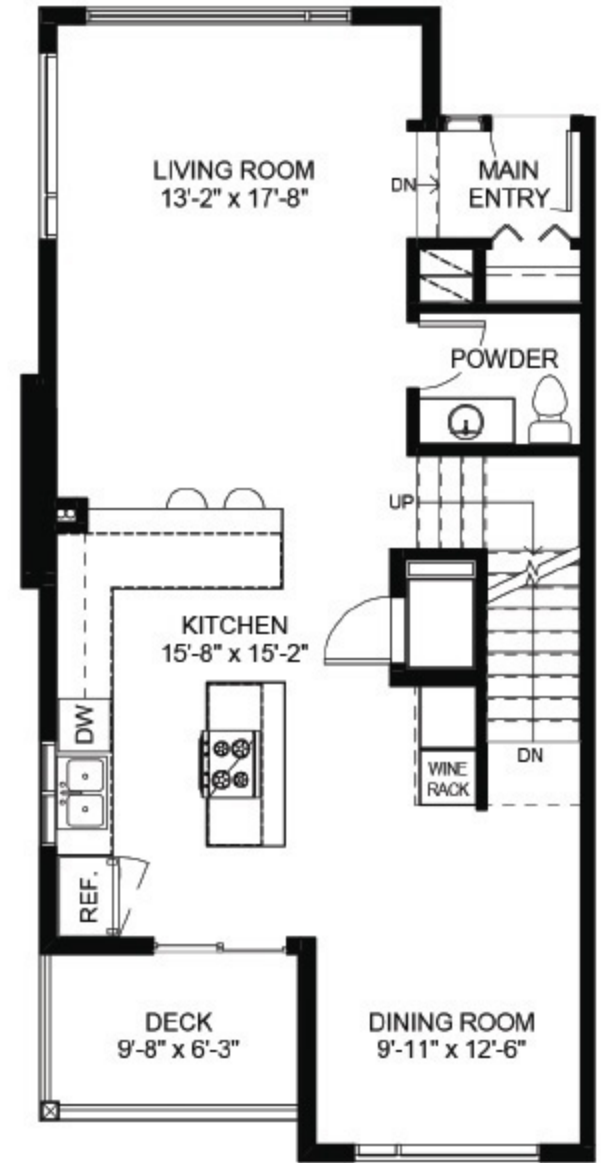

Palm

3 Bed

2 1/2 Bath

Approx. 1950 sq ft

ENTRY LEVEL

MAIN LEVEL

UPPER LEVEL

ROOF LEVEL