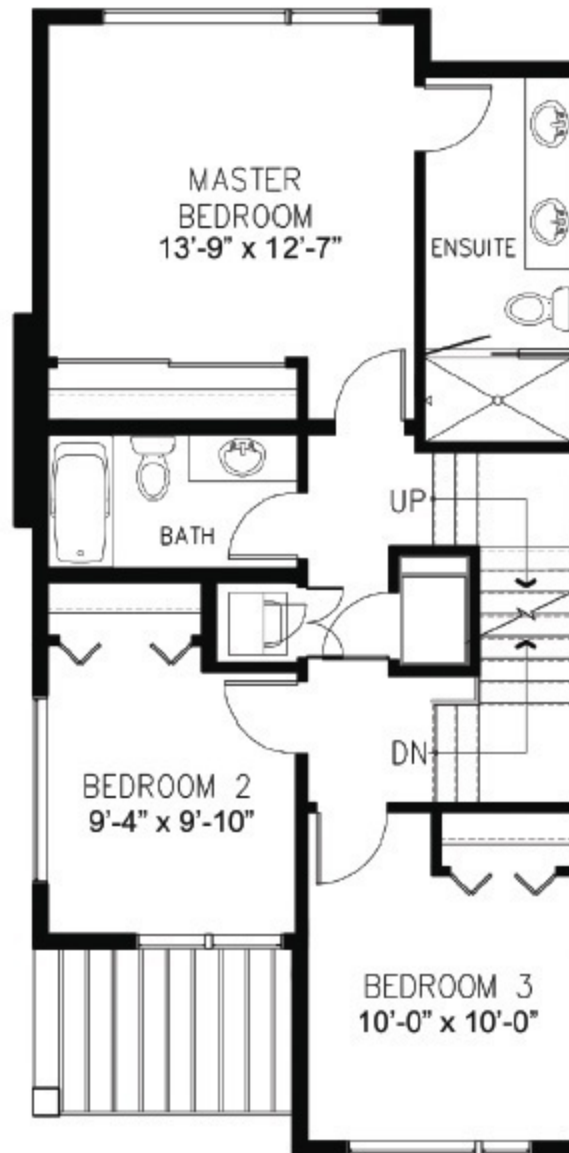

# Palm

3 Bed

2 1/2 Bath

Approx. 1950 sq ft

ENTRY LEVEL

MAIN LEVEL

UPPER LEVEL

ROOF LEVEL