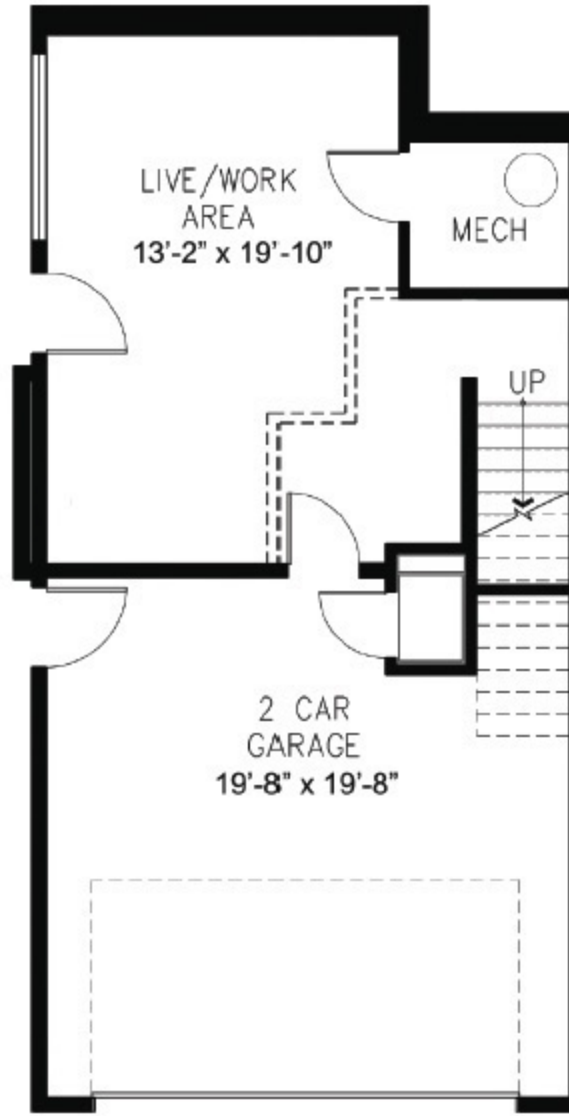

# Palm

3 Bed

2 1/2 Bath

Approx. 1950 sq ft

ENTRY LEVEL

MAIN LEVEL

UPPER LEVEL

ROOF LEVEL