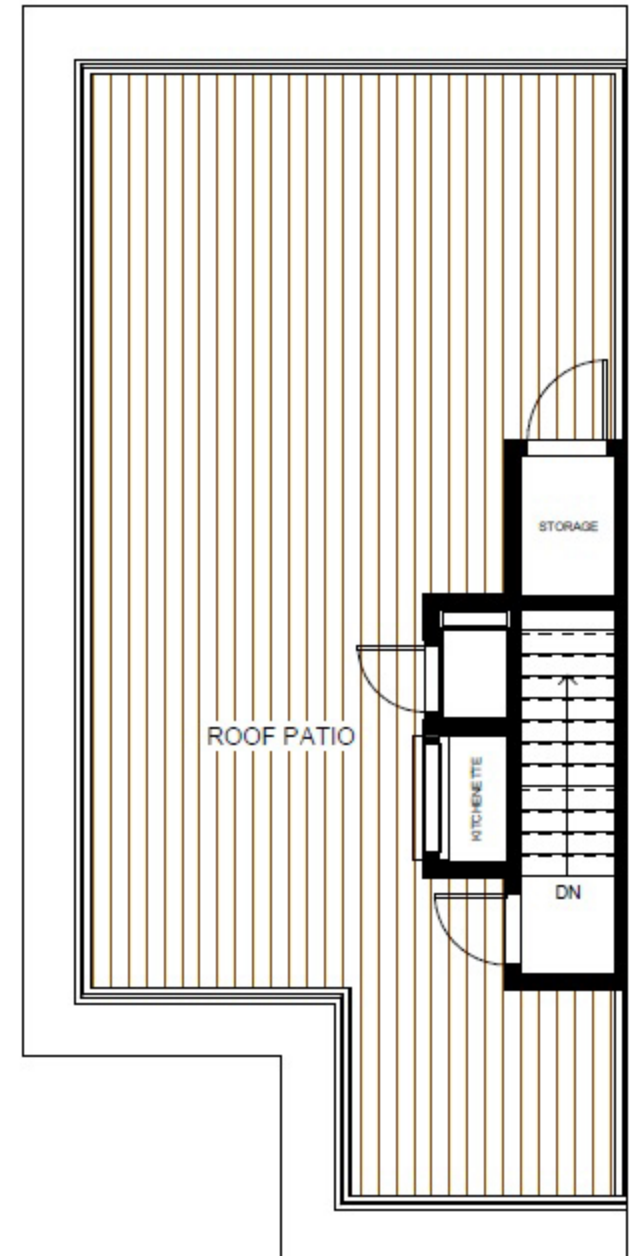

# Palm

3 Bed

2 1/2 Bath

Approx. 1950 sq ft

ENTRY LEVEL

MAIN LEVEL

UPPER LEVEL

ROOF LEVEL