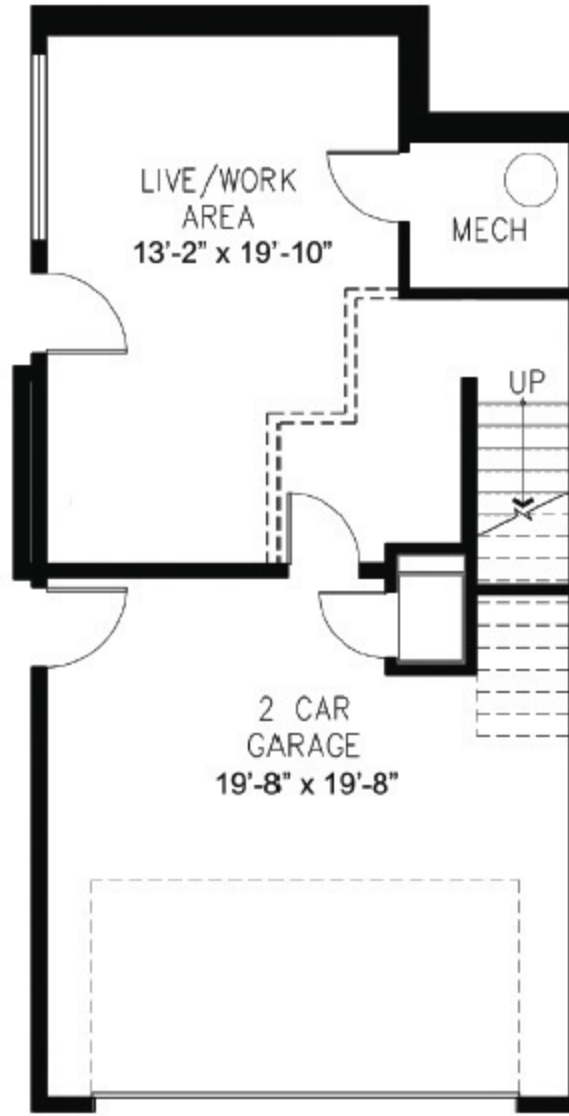

Palm

3 Bed

2 1/2 Bath

Approx. 1950 sq ft

ENTRY LEVEL

MAIN LEVEL

UPPER LEVEL

ROOF LEVEL