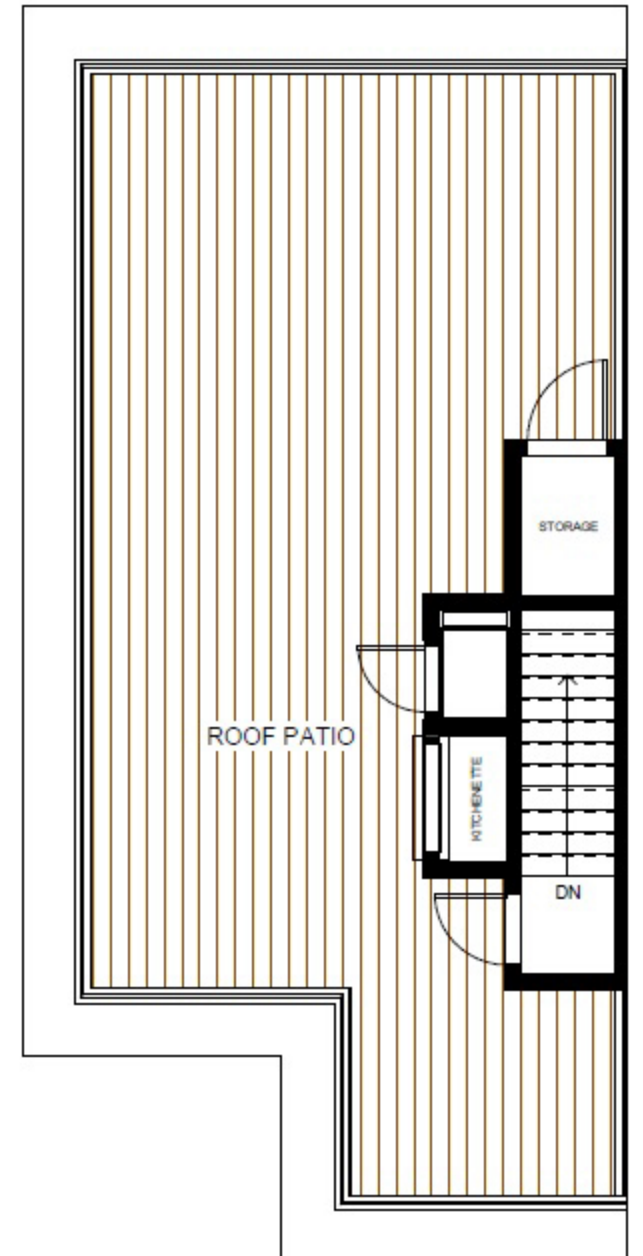

Palm

3 Bed

2 1/2 Bath

Approx. 1950 sq ft

ENTRY LEVEL

MAIN LEVEL

UPPER LEVEL

ROOF LEVEL