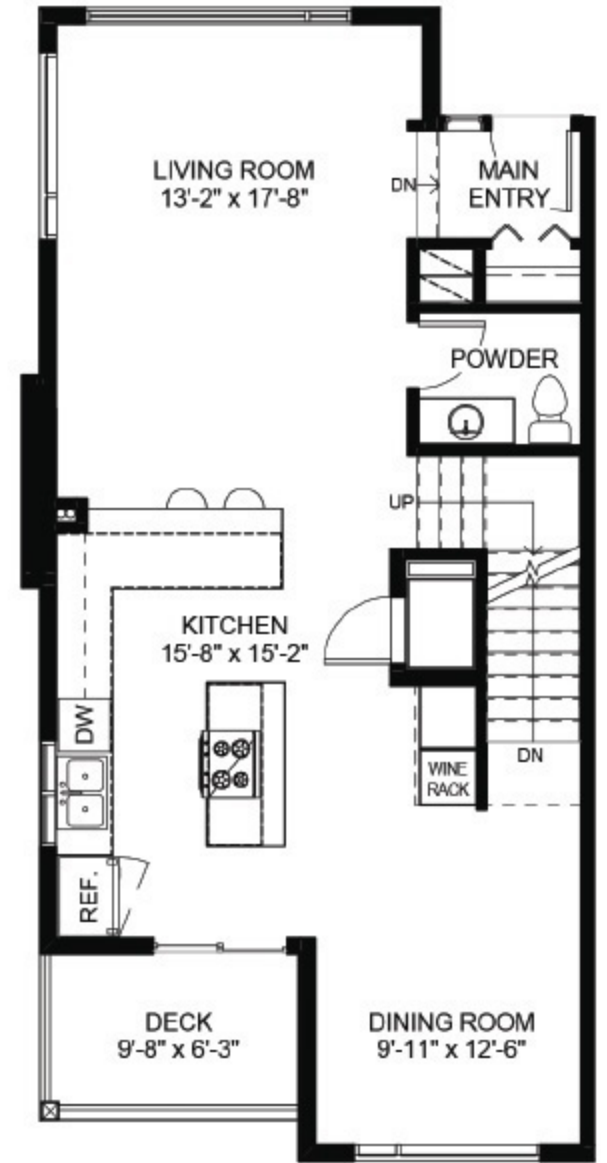

# Palm

3 Bed

2 1/2 Bath

Approx. 1950 sq ft

ENTRY LEVEL

MAIN LEVEL

UPPER LEVEL

ROOF LEVEL