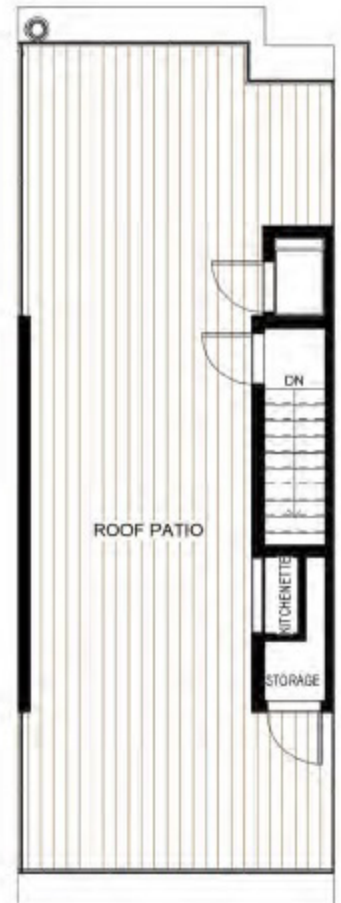

Shell

2 Bed

2 Bath

Approx. 1481 sq ft

ENTRY LEVEL

MAIN LEVEL

UPPER LEVEL

ROOF LEVEL