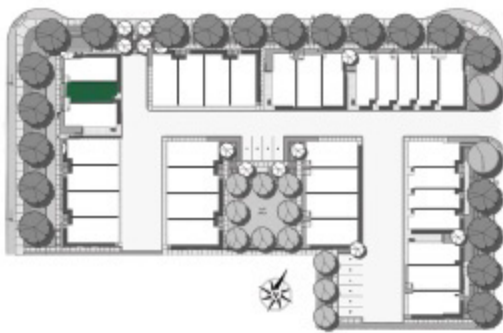

Shell

2 Bed

2 Bath

Approx. 1481 sq ft

ENTRY LEVEL

MAIN LEVEL

UPPER LEVEL

ROOF LEVEL