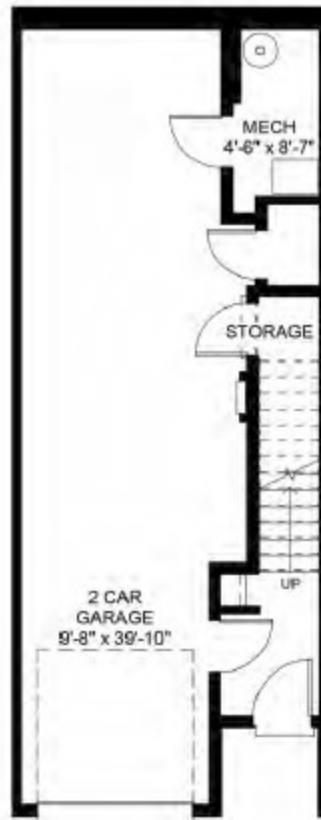

Shell

2 Bed

2 Bath

Approx. 1481 sq ft

ENTRY LEVEL

MAIN LEVEL

UPPER LEVEL

ROOF LEVEL