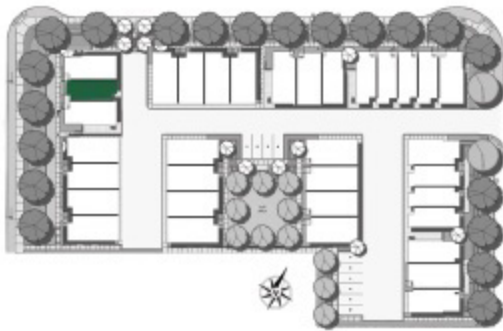

Shell

2 Bed

2 Bath

Approx. 1481 sq ft

ENTRY LEVEL

MAIN LEVEL

UPPER LEVEL

ROOF LEVEL