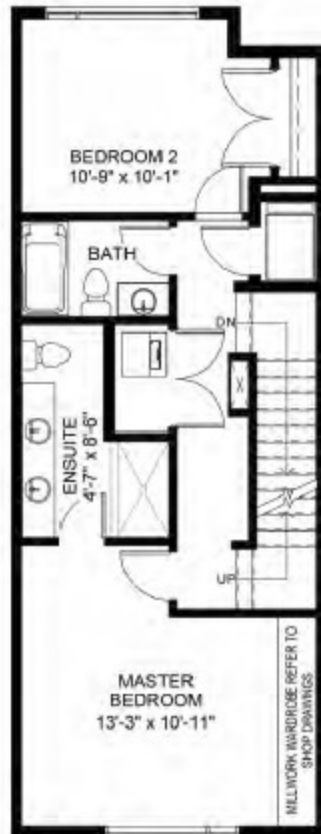

Shell

2 Bed

2 Bath

Approx. 1481 sq ft

ENTRY LEVEL

MAIN LEVEL

UPPER LEVEL

ROOF LEVEL