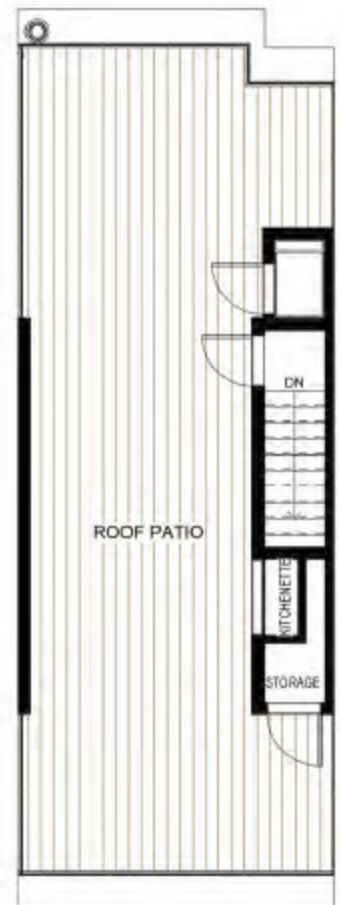

Shell

2 Bed

2 Bath

Approx. 1481 sq ft

ENTRY LEVEL

MAIN LEVEL

UPPER LEVEL

ROOF LEVEL