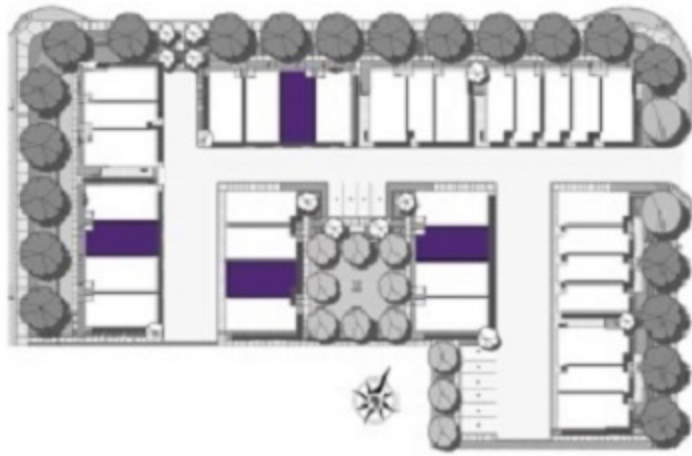

Surf Reverse

3 Bed

2 1/2 Bath

Approx. 1644 sq ft

ENTRY LEVEL

MAIN LEVEL

UPPER LEVEL

ROOF LEVEL