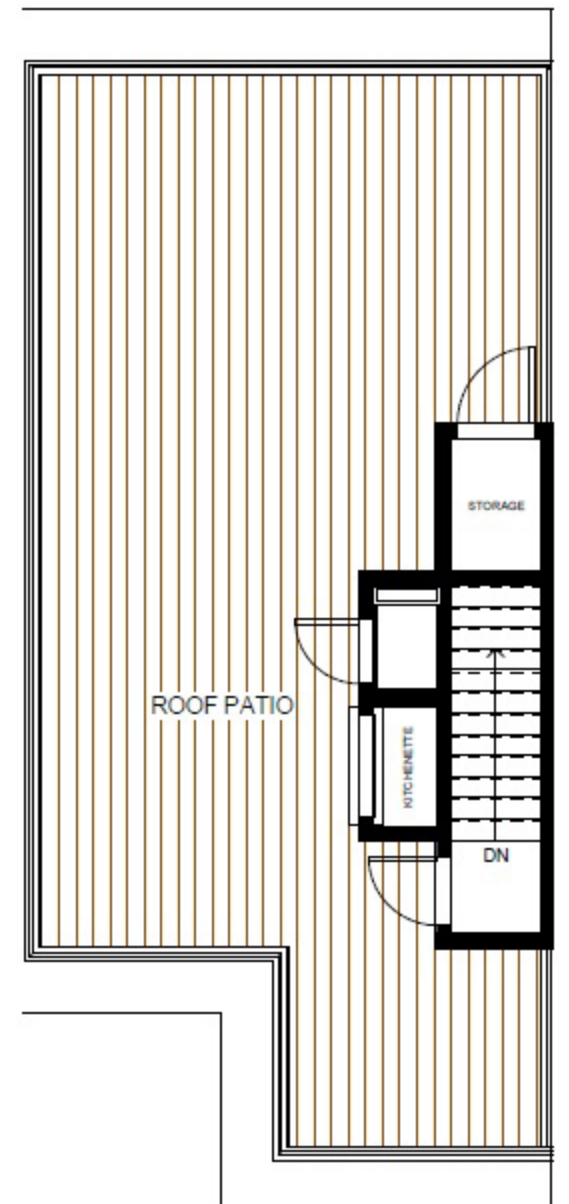

Surf Reverse

3 Bed

2 1/2 Bath

Approx. 1644 sq ft

ENTRY LEVEL

MAIN LEVEL

UPPER LEVEL

ROOF LEVEL