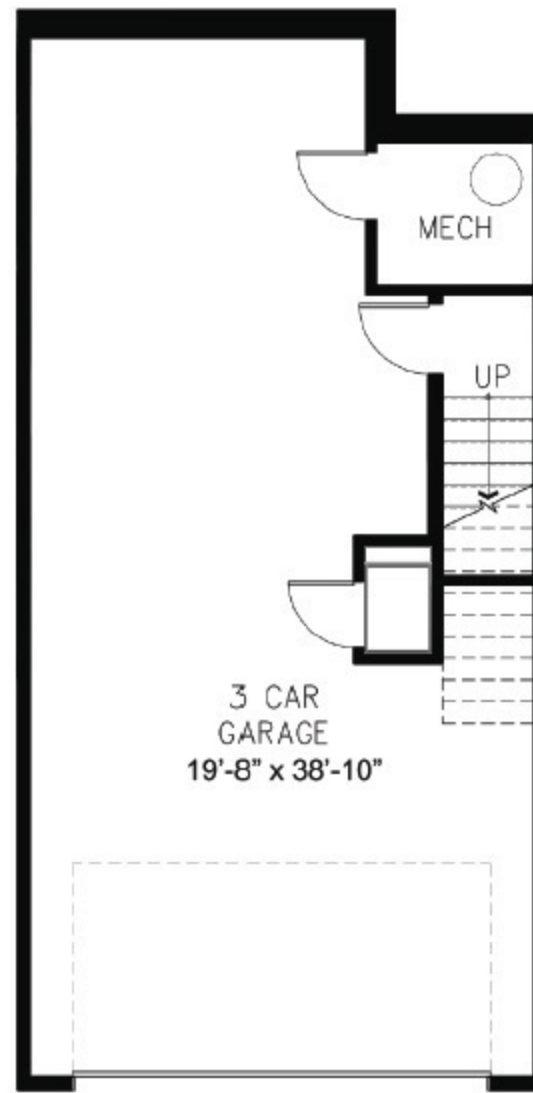

Surf Reverse

3 Bed

2 1/2 Bath

Approx. 1644 sq ft

ENTRY LEVEL

MAIN LEVEL

UPPER LEVEL

ROOF LEVEL