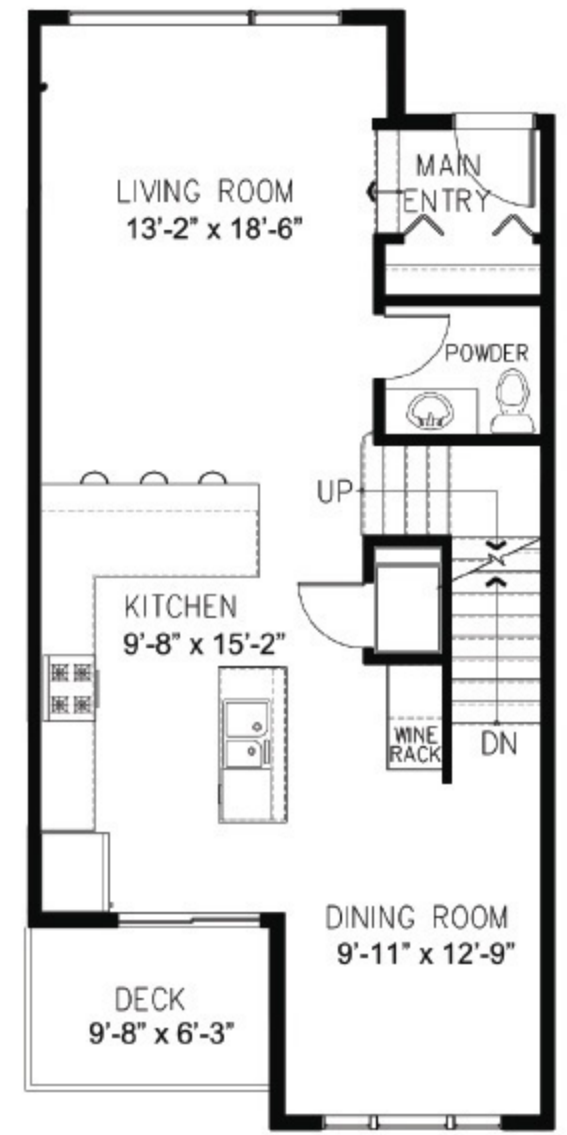

Surf Reverse

3 Bed

2 1/2 Bath

Approx. 1644 sq ft

ENTRY LEVEL

MAIN LEVEL

UPPER LEVEL

ROOF LEVEL