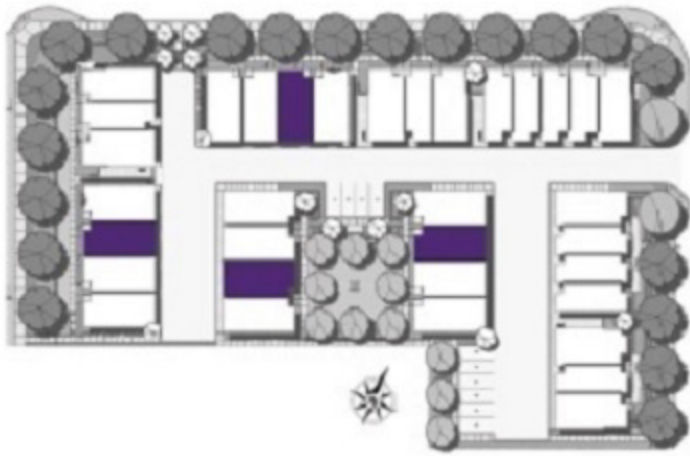

Surf Reverse

3 Bed

2 1/2 Bath

Approx. 1644 sq ft

ENTRY LEVEL

MAIN LEVEL

UPPER LEVEL

ROOF LEVEL