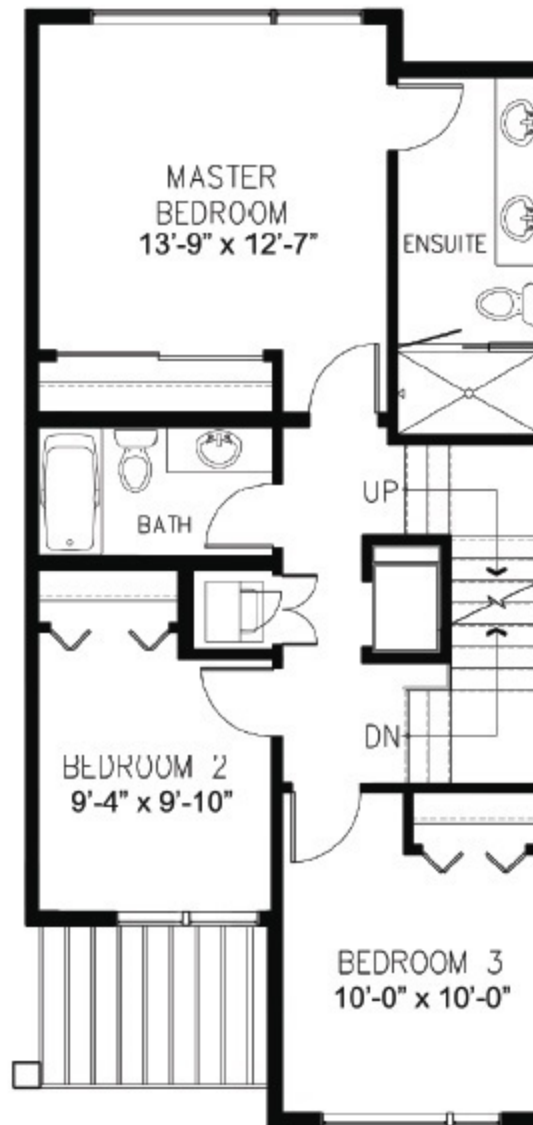

Surf Reverse

3 Bed

2 1/2 Bath

Approx. 1644 sq ft

ENTRY LEVEL

MAIN LEVEL

UPPER LEVEL

ROOF LEVEL