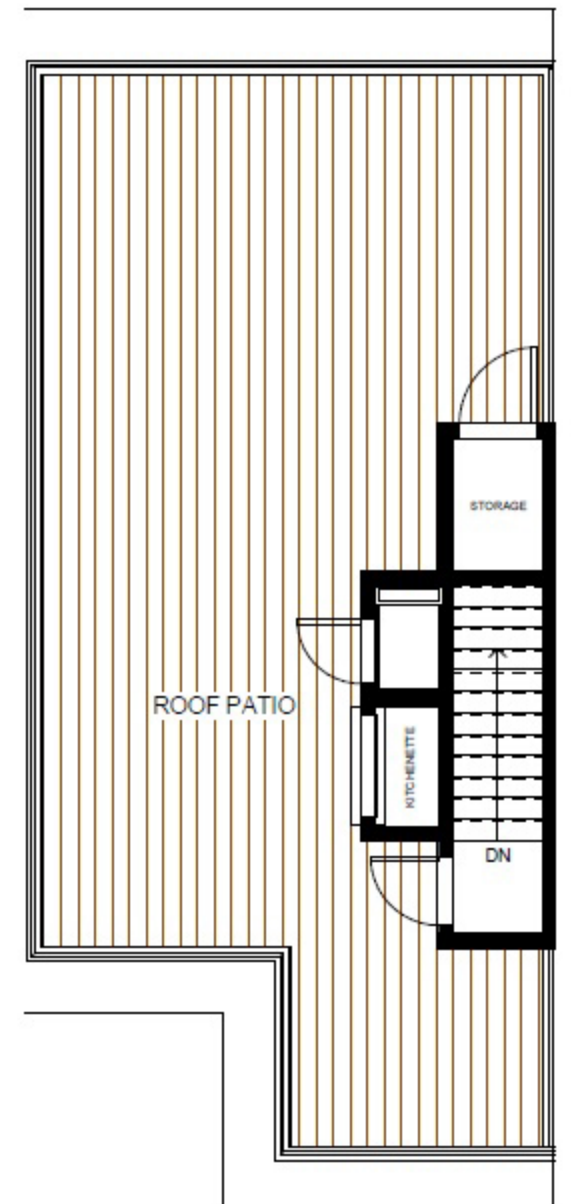

Surf Reverse

3 Bed

2 1/2 Bath

Approx. 1644 sq ft

ENTRY LEVEL

MAIN LEVEL

UPPER LEVEL

ROOF LEVEL