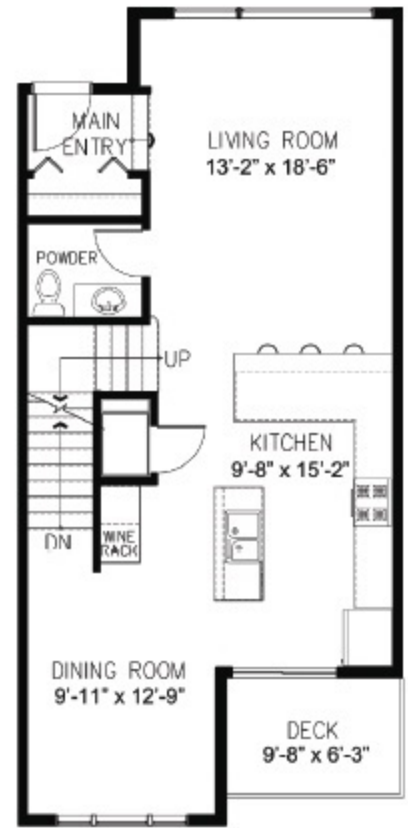

Surf

3 Bed

2 1/2 Bath

Approx. 1644 sq ft

ENTRY LEVEL

MAIN LEVEL

UPPER LEVEL

ROOF LEVEL