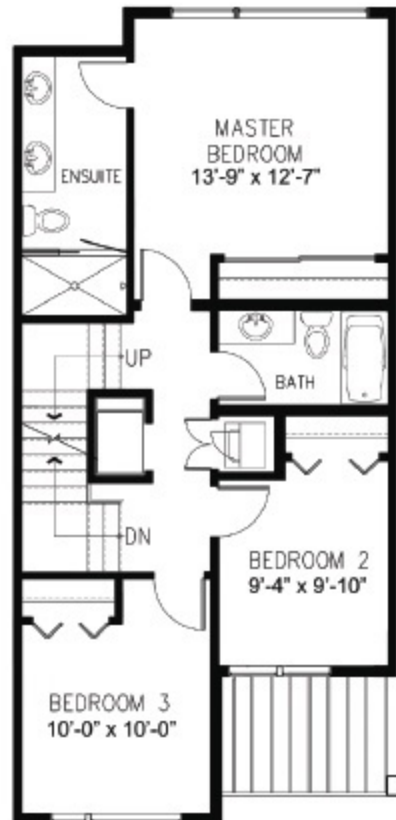

Surf

3 Bed

2 1/2 Bath

Approx. 1644 sq ft

ENTRY LEVEL

MAIN LEVEL

UPPER LEVEL

ROOF LEVEL