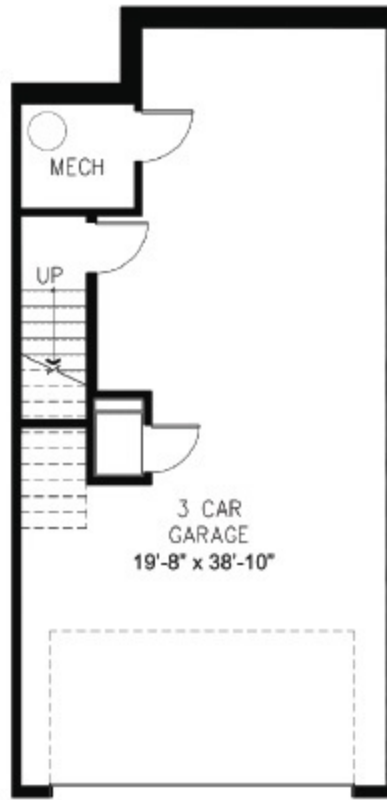

Surf

3 Bed

2 1/2 Bath

Approx. 1644 sq ft

ENTRY LEVEL

MAIN LEVEL

UPPER LEVEL

ROOF LEVEL