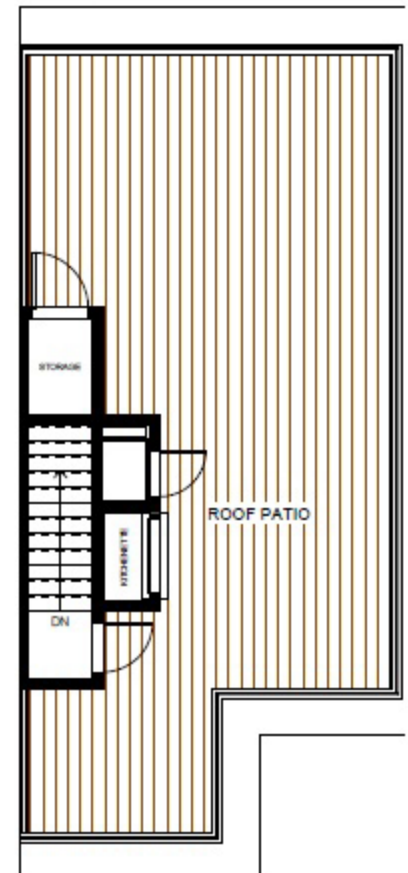

Surf

3 Bed

2 1/2 Bath

Approx. 1644 sq ft

ENTRY LEVEL

MAIN LEVEL

UPPER LEVEL

ROOF LEVEL