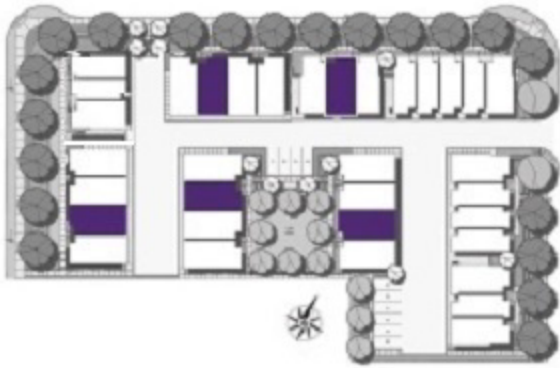

Surf

3 Bed

2 1/2 Bath

Approx. 1644 sq ft

ENTRY LEVEL

MAIN LEVEL

UPPER LEVEL

ROOF LEVEL