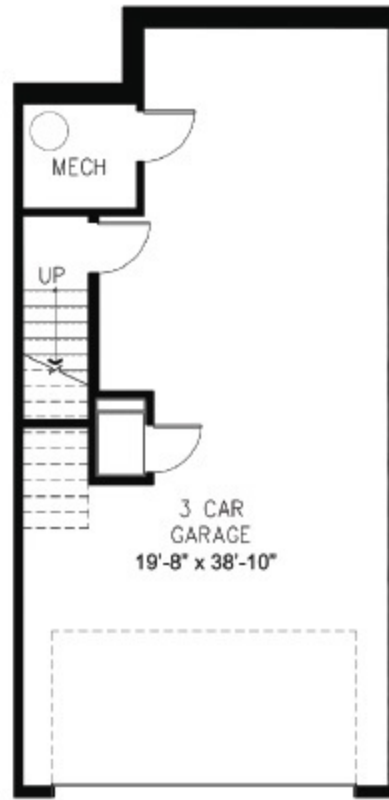

Surf

3 Bed

2 1/2 Bath

Approx. 1644 sq ft

ENTRY LEVEL

MAIN LEVEL

UPPER LEVEL

ROOF LEVEL